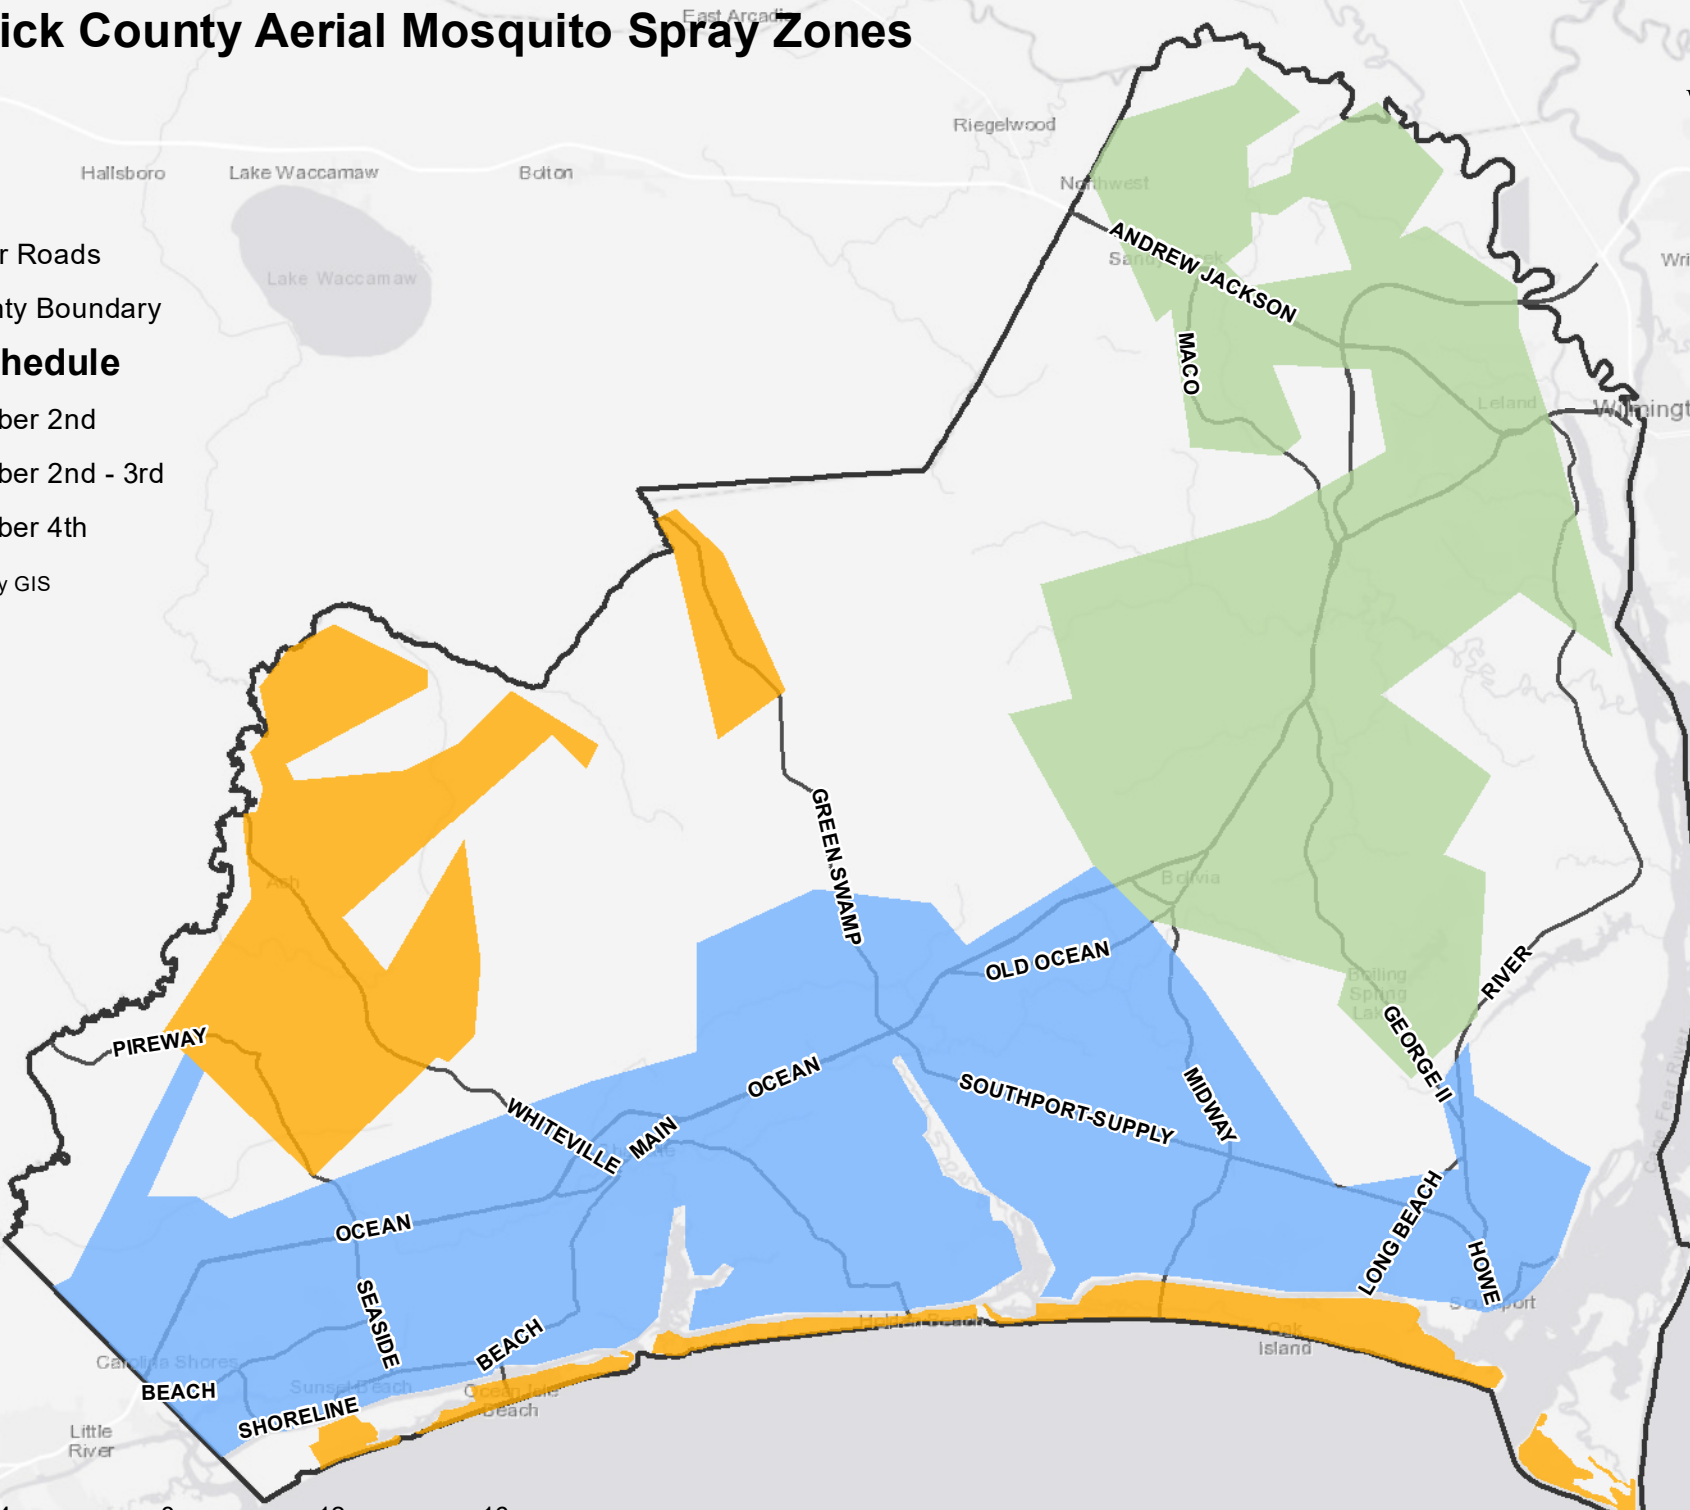

# Brunswick County Aerial Mosquito Spray Zones

## Legend

- Major Roads
- ▭ County Boundary

## Spray Schedule

- Orange: October 2nd
- Blue: October 2nd - 3rd
- Green: October 4th

Brunswick County GIS  
October 2, 2018

1 in = 5 miles