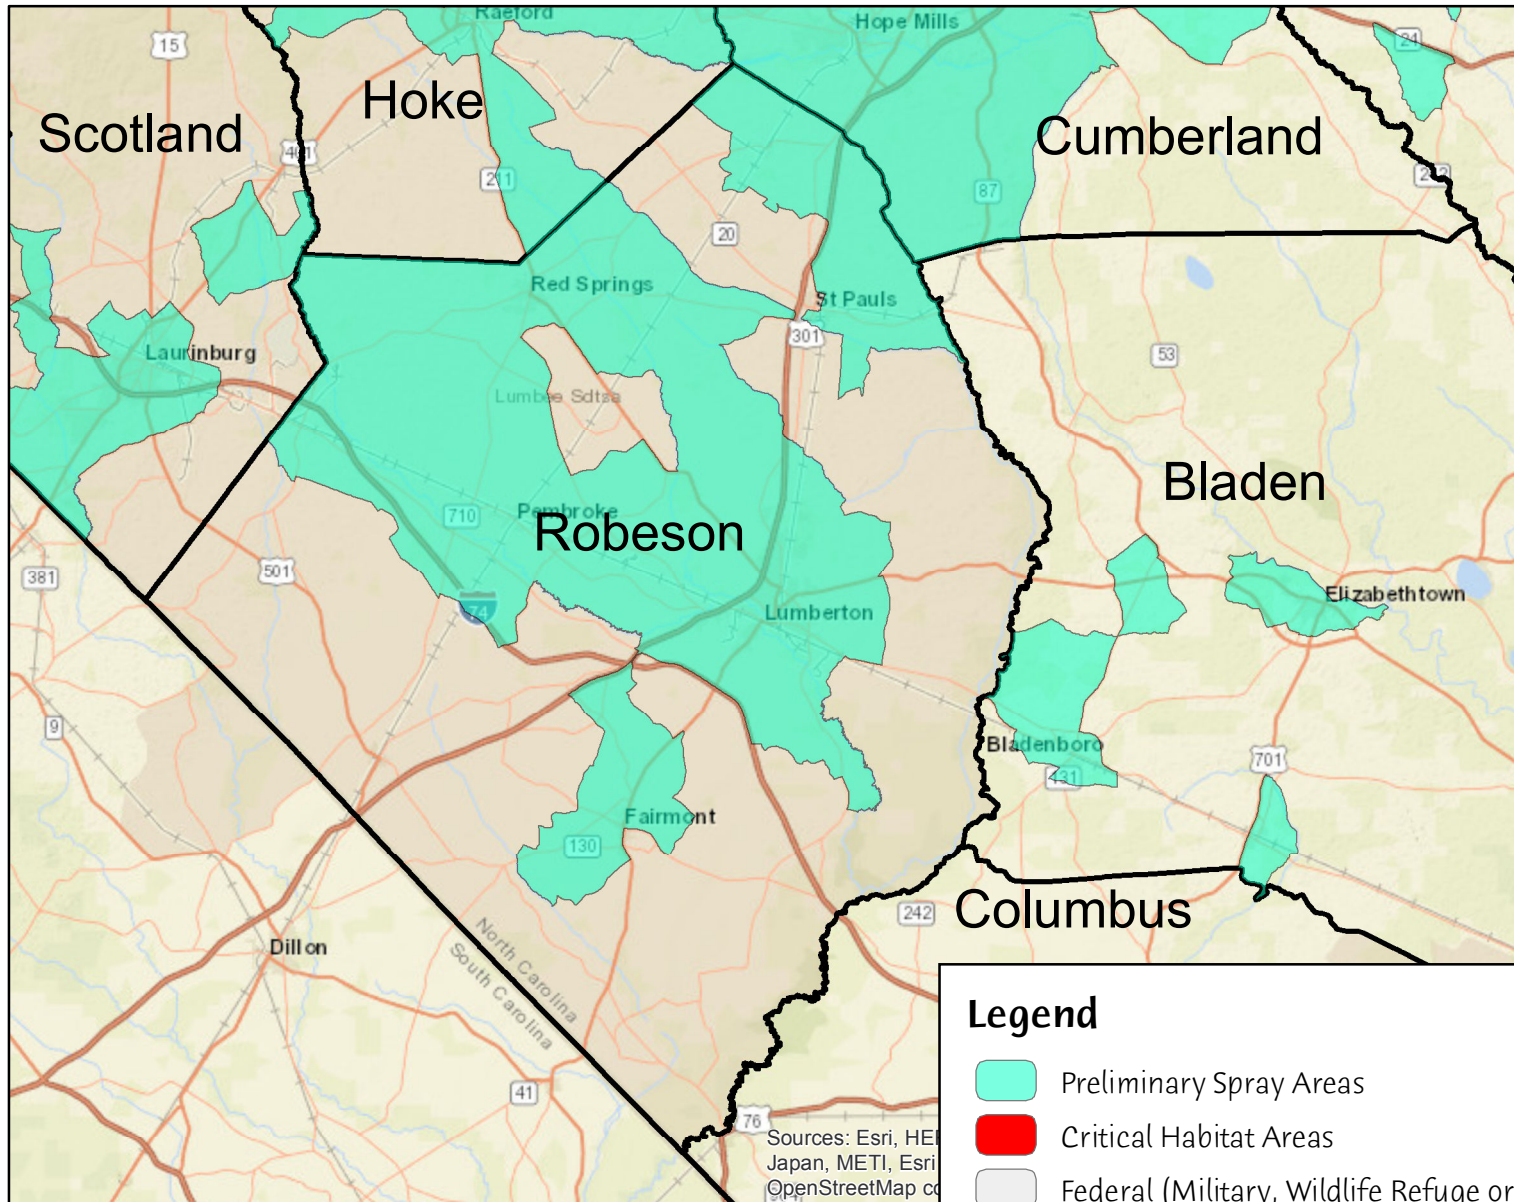

Robeson County Preliminary Aerial Spray Areas

Legend

-  Preliminary Spray Areas
-  Critical Habitat Areas
-  Federal (Military, Wildlife Refuge or Hatchery)
-  County Boundary

Preliminary Aerial Spray Area 258,549.35 Acres