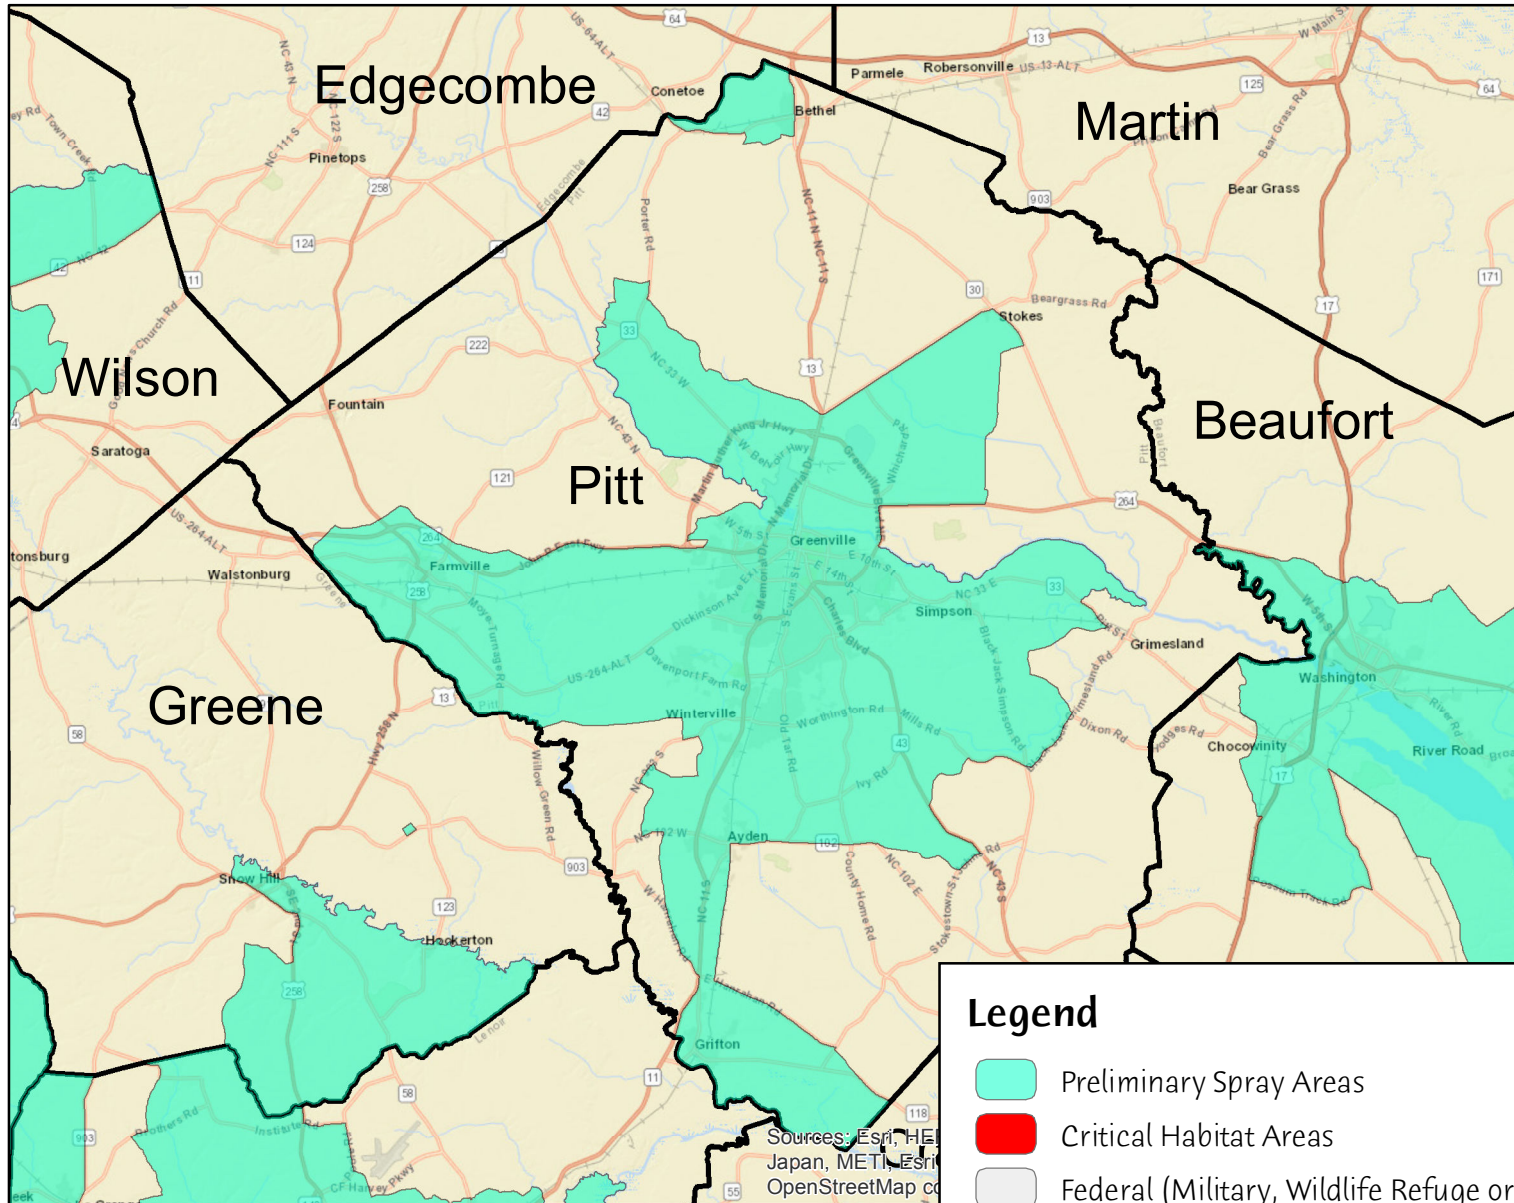

Pitt County Preliminary Aerial Spray Areas

Legend

- Preliminary Spray Areas
- Critical Habitat Areas
- Federal (Military, Wildlife Refuge or Hatchery)
- County Boundary

Preliminary Aerial Spray Area 160,839.23 Acres