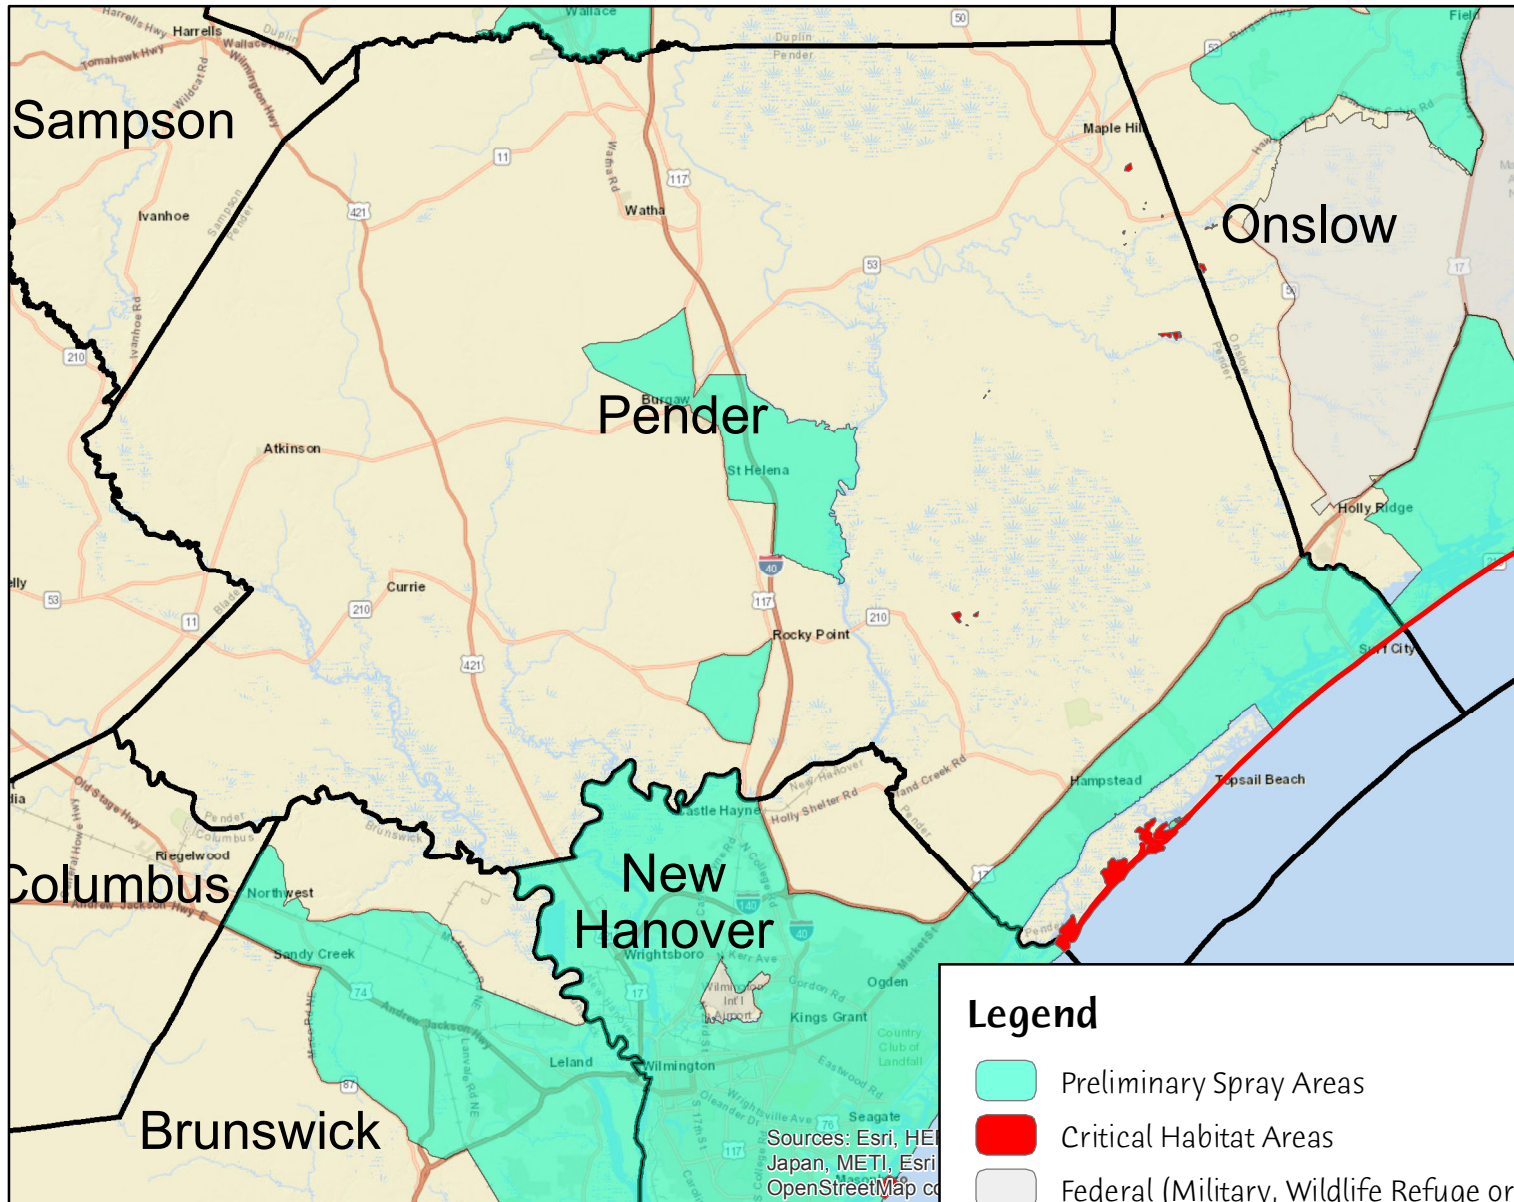

Pender County Preliminary Aerial Spray Areas

Legend

- Preliminary Spray Areas
- Critical Habitat Areas
- Federal (Military, Wildlife Refuge or Hatchery)
- County Boundary

Preliminary Aerial Spray Area 46,179.51 Acres