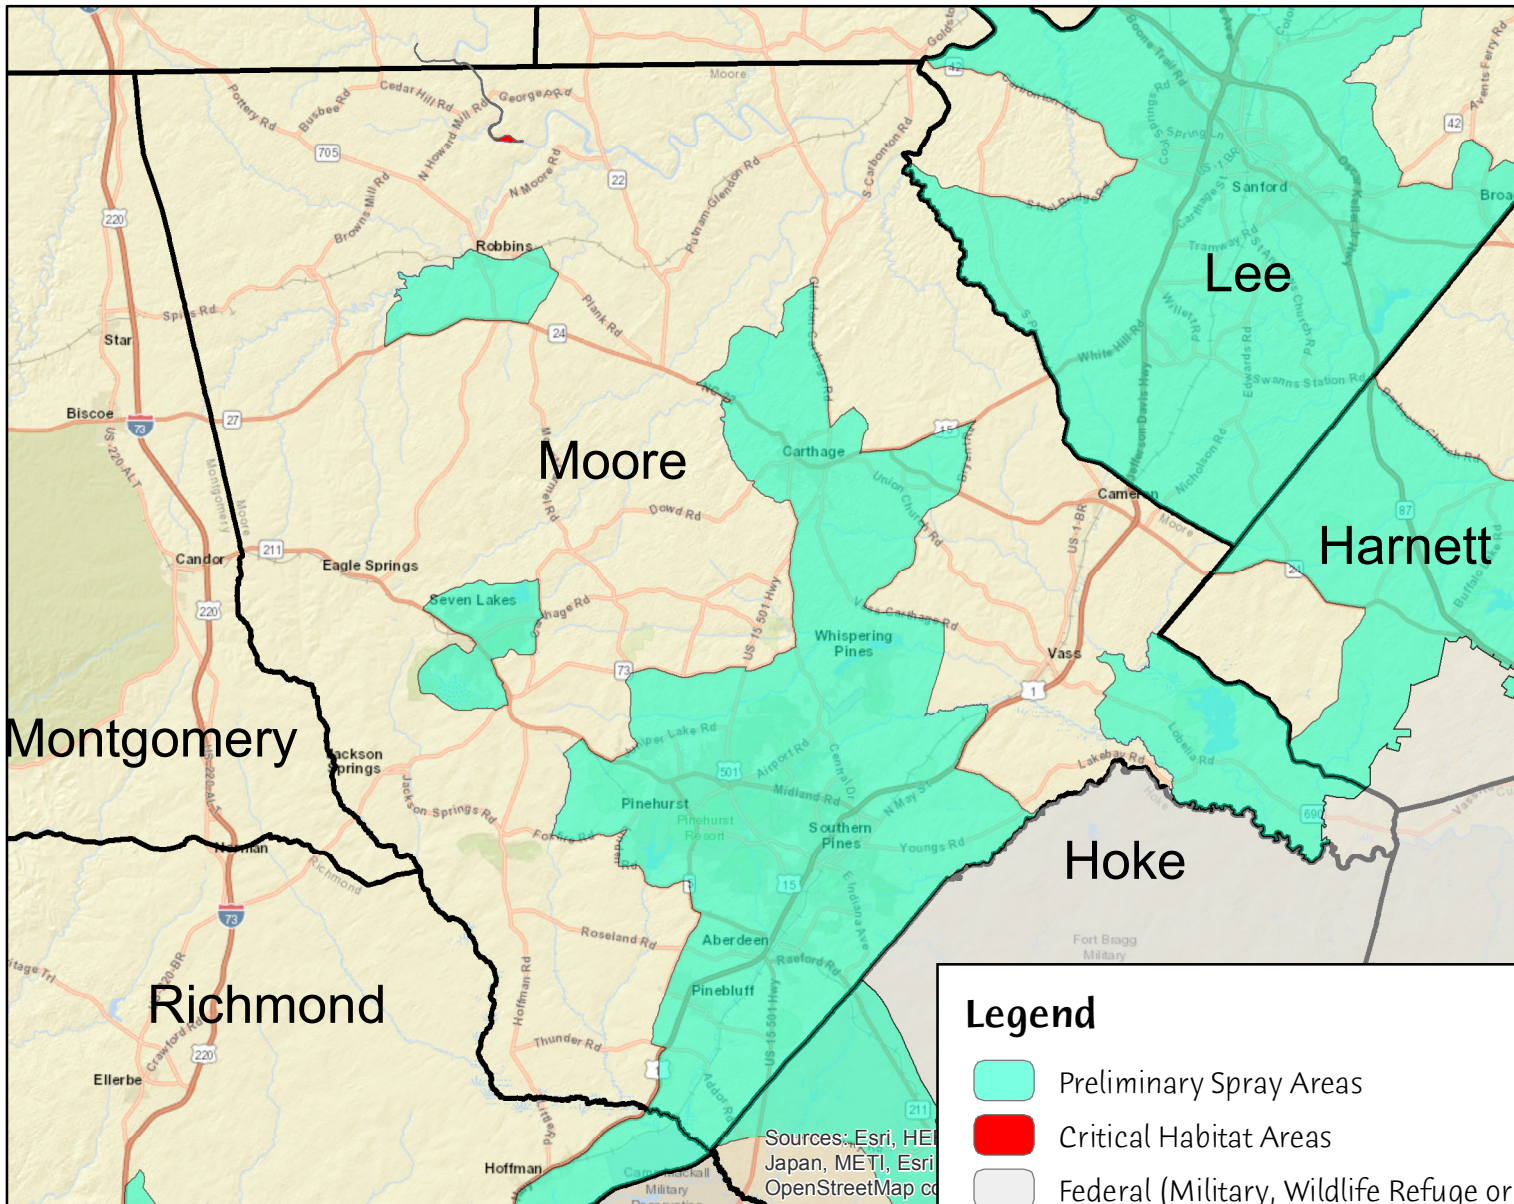

# Moore County Preliminary Aerial Spray Areas

**Legend**

- Preliminary Spray Areas
- Critical Habitat Areas
- Federal (Military, Wildlife Refuge or Hatchery)
- County Boundary

Sources: Esri, HERE, Japan, METI, Esri, OpenStreetMap

Preliminary Aerial Spray Area 124,453.26 Acres