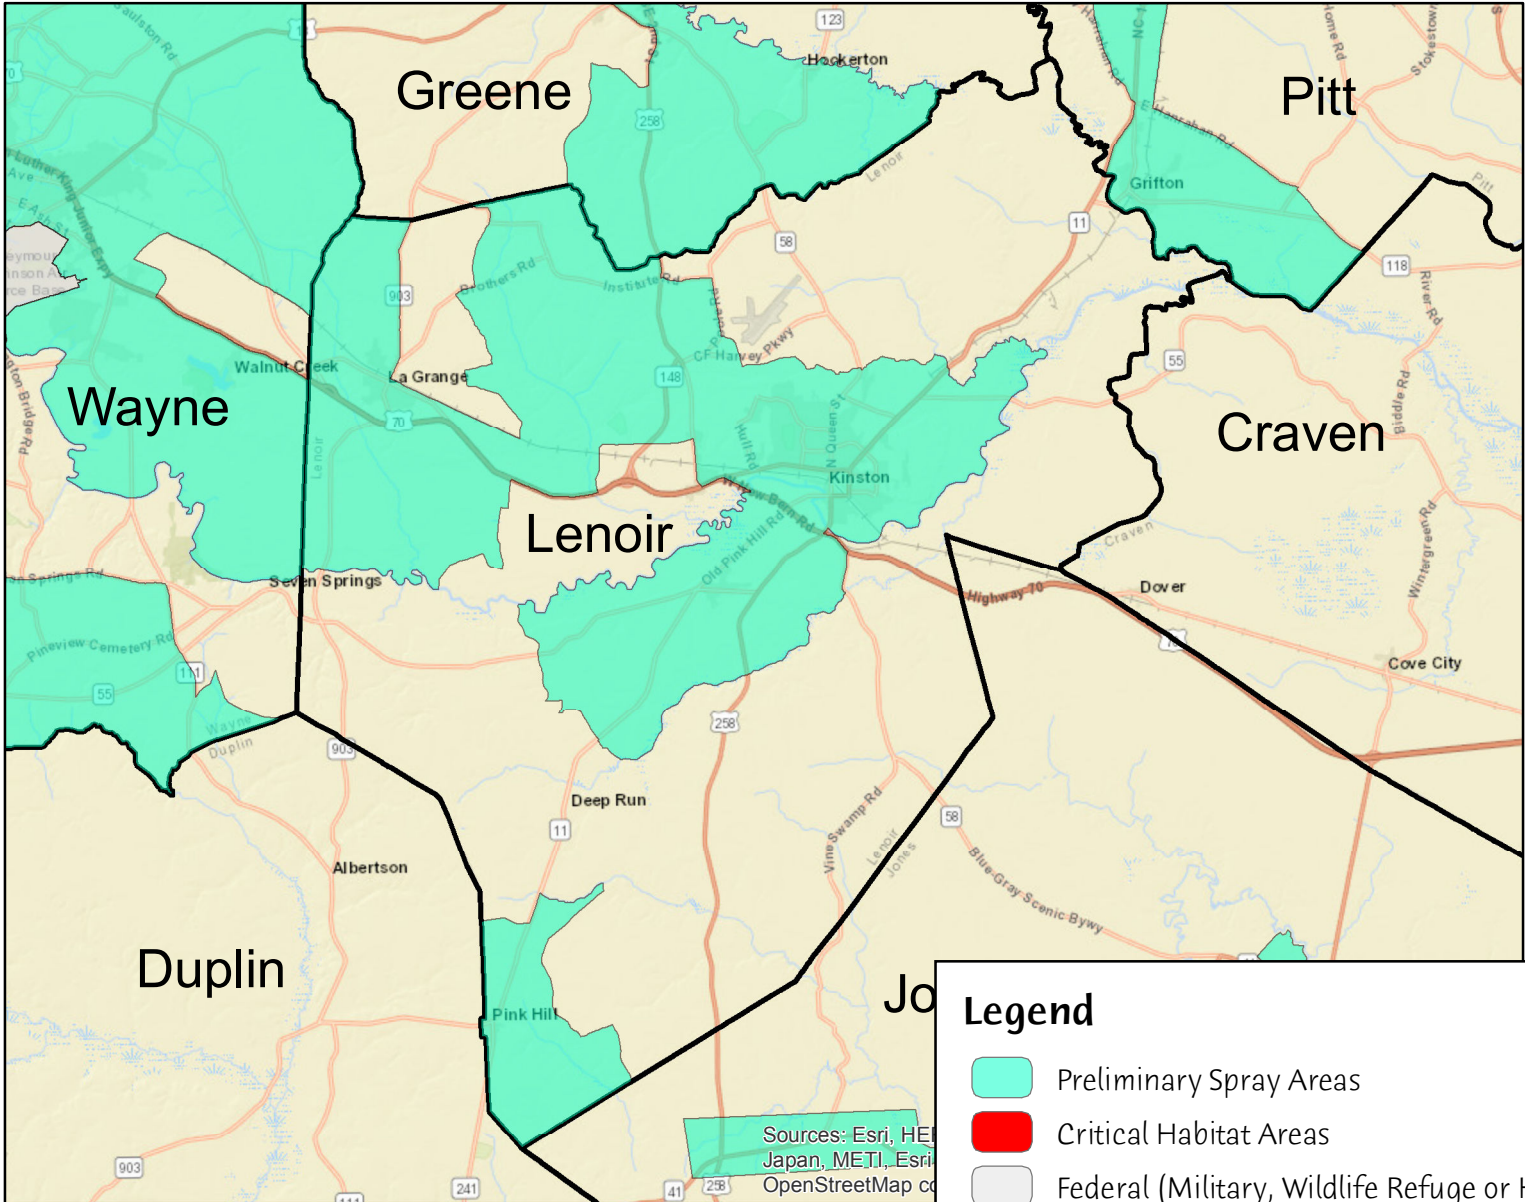

# Lenoir County Preliminary Aerial Spray Areas

**Legend**

- Preliminary Spray Areas
- Critical Habitat Areas
- Federal (Military, Wildlife Refuge or Hatchery)
- County Boundary

Sources: Esri, HERE  
 Japan, METI, Esri  
 OpenStreetMap co

Preliminary Aerial Spray Area 95,699.99 Acres