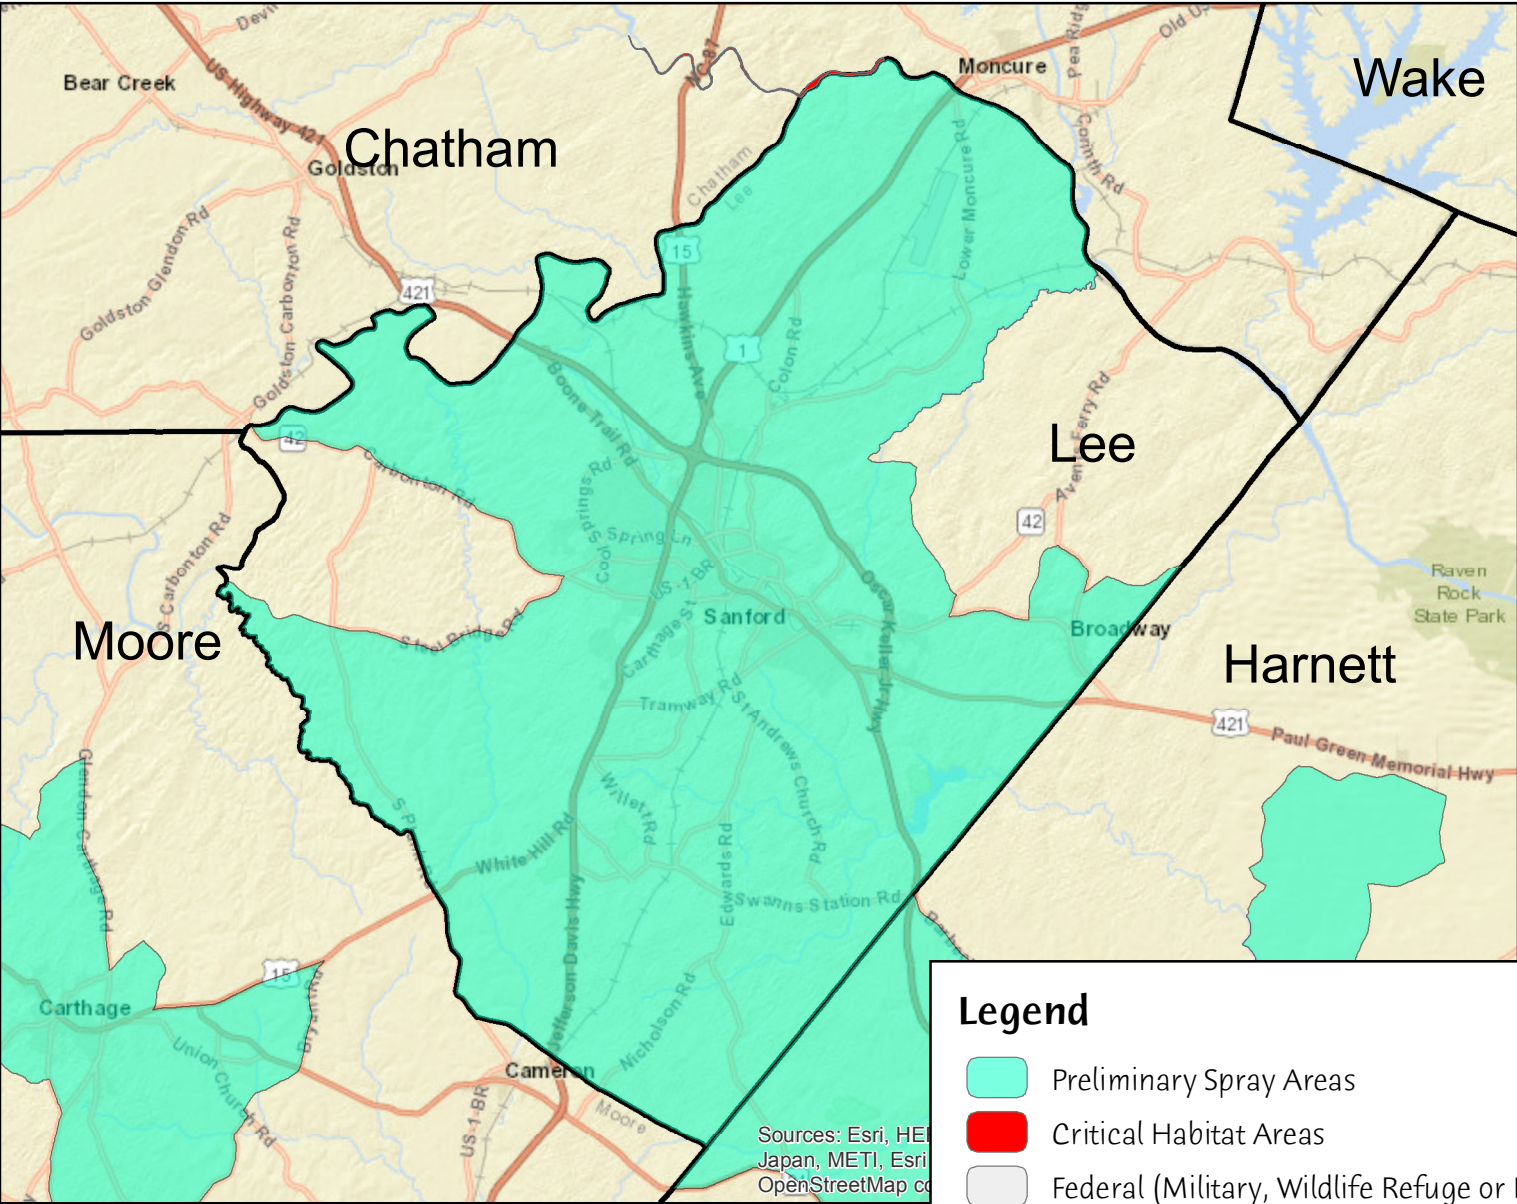

Lee County Preliminary Aerial Spray Areas

Legend

- Preliminary Spray Areas
- Critical Habitat Areas
- Federal (Military, Wildlife Refuge or Hatchery)
- County Boundary

Preliminary Aerial Spray Area 132,390.00 Acres

NC DEPARTMENT OF HEALTH AND HUMAN SERVICES