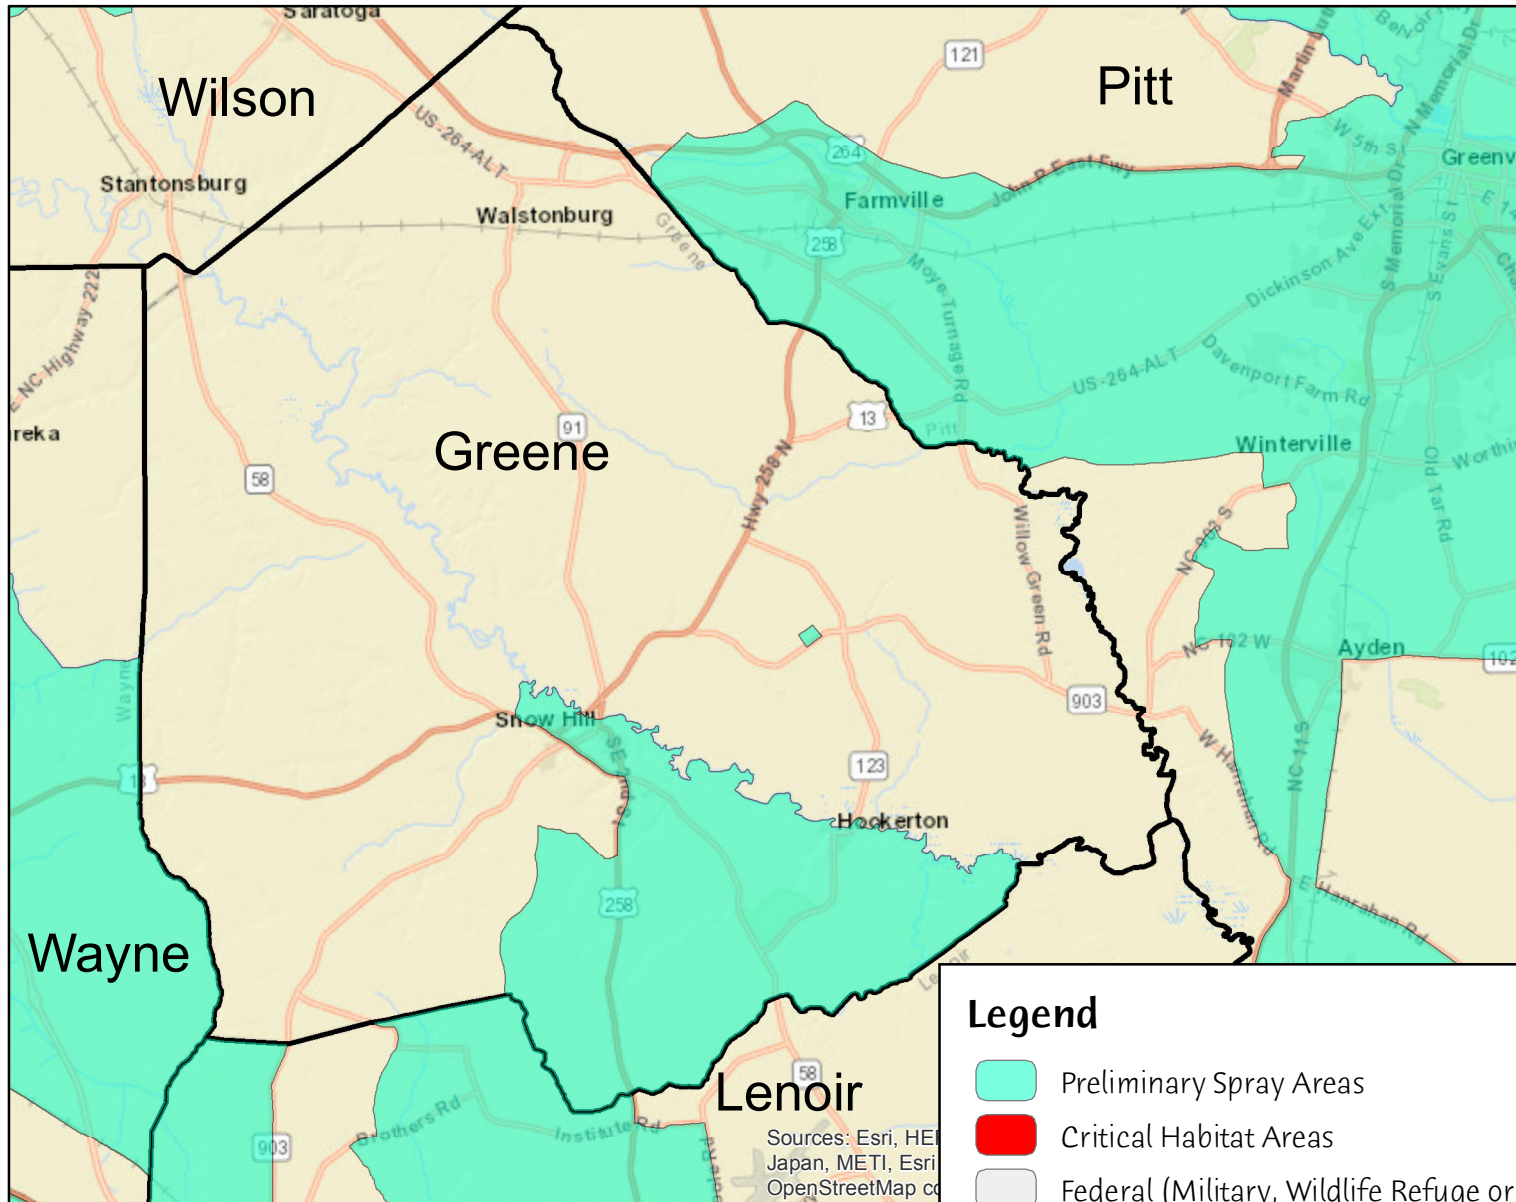

Greene County Preliminary Aerial Spray Areas

Legend

- Preliminary Spray Areas
- Critical Habitat Areas
- Federal (Military, Wildlife Refuge or Hatchery)
- County Boundary

Preliminary Aerial Spray Area 25,789.28 Acres