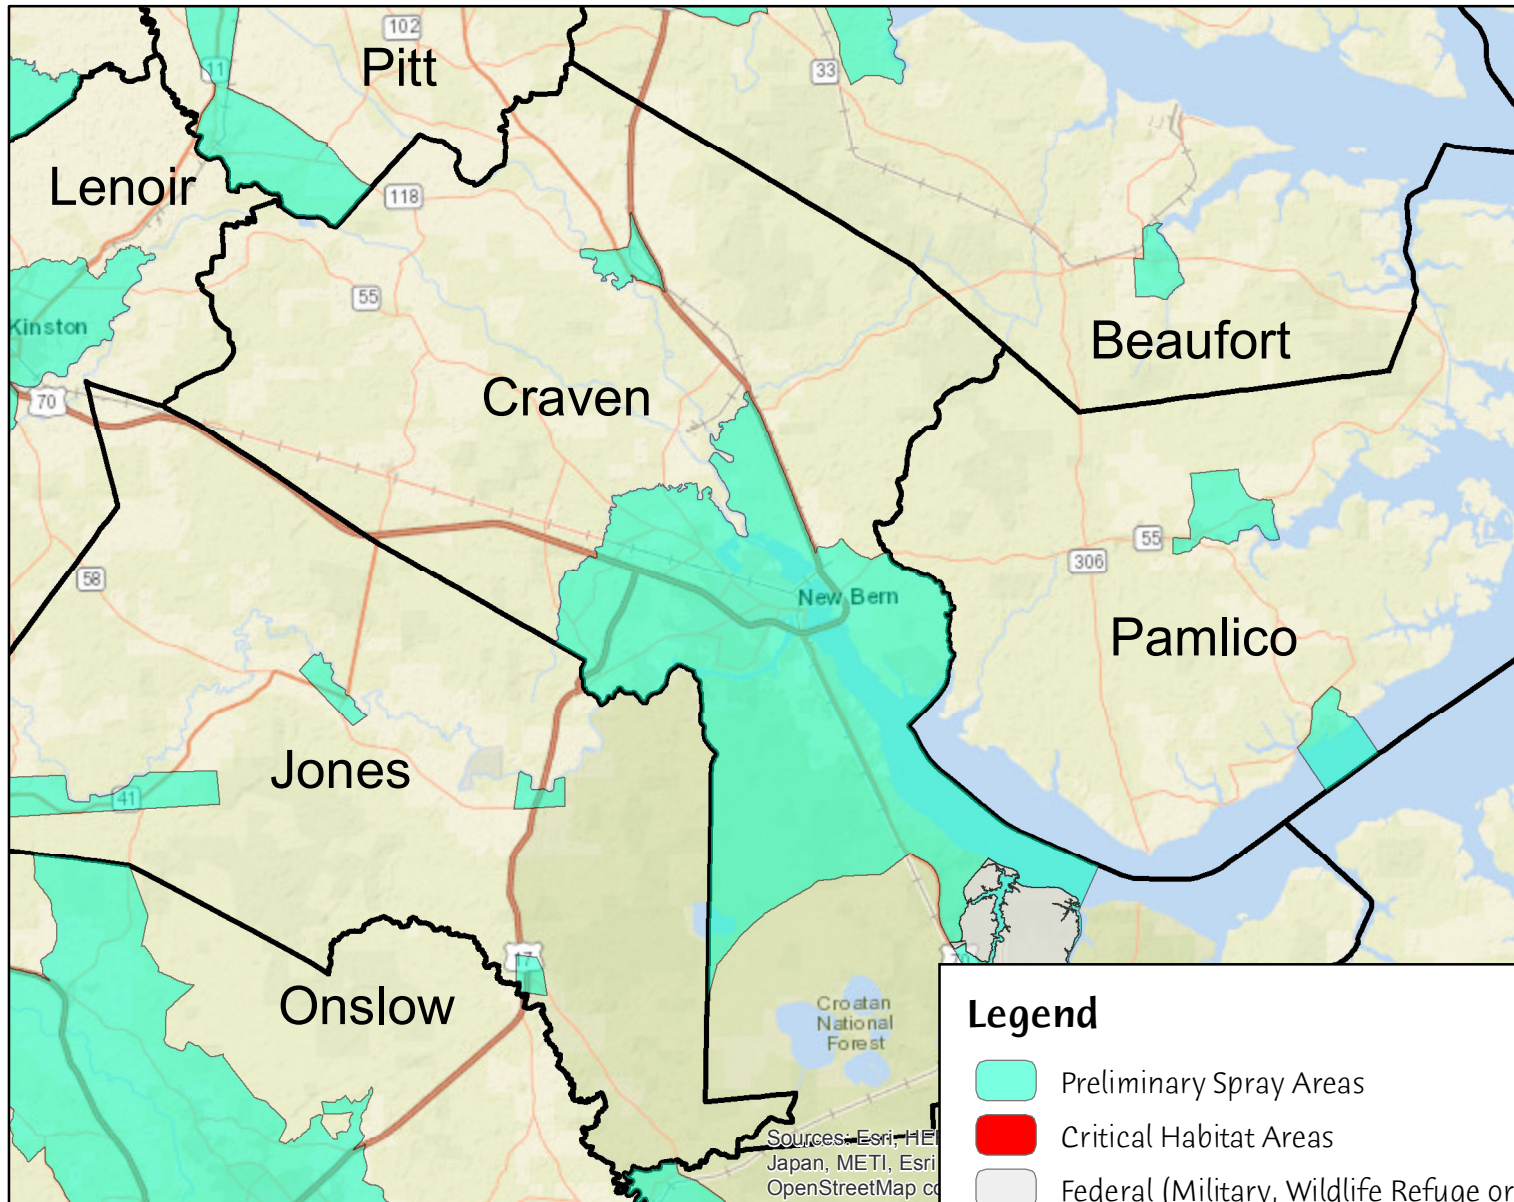

Craven County Preliminary Aerial Spray Areas

Legend

-  Preliminary Spray Areas
-  Critical Habitat Areas
-  Federal (Military, Wildlife Refuge or Hatchery)
-  County Boundary

Preliminary Aerial Spray Area 138,346.74 Acres

Sources: Esri, HERE
Japan, METI, Esri
OpenStreetMap co