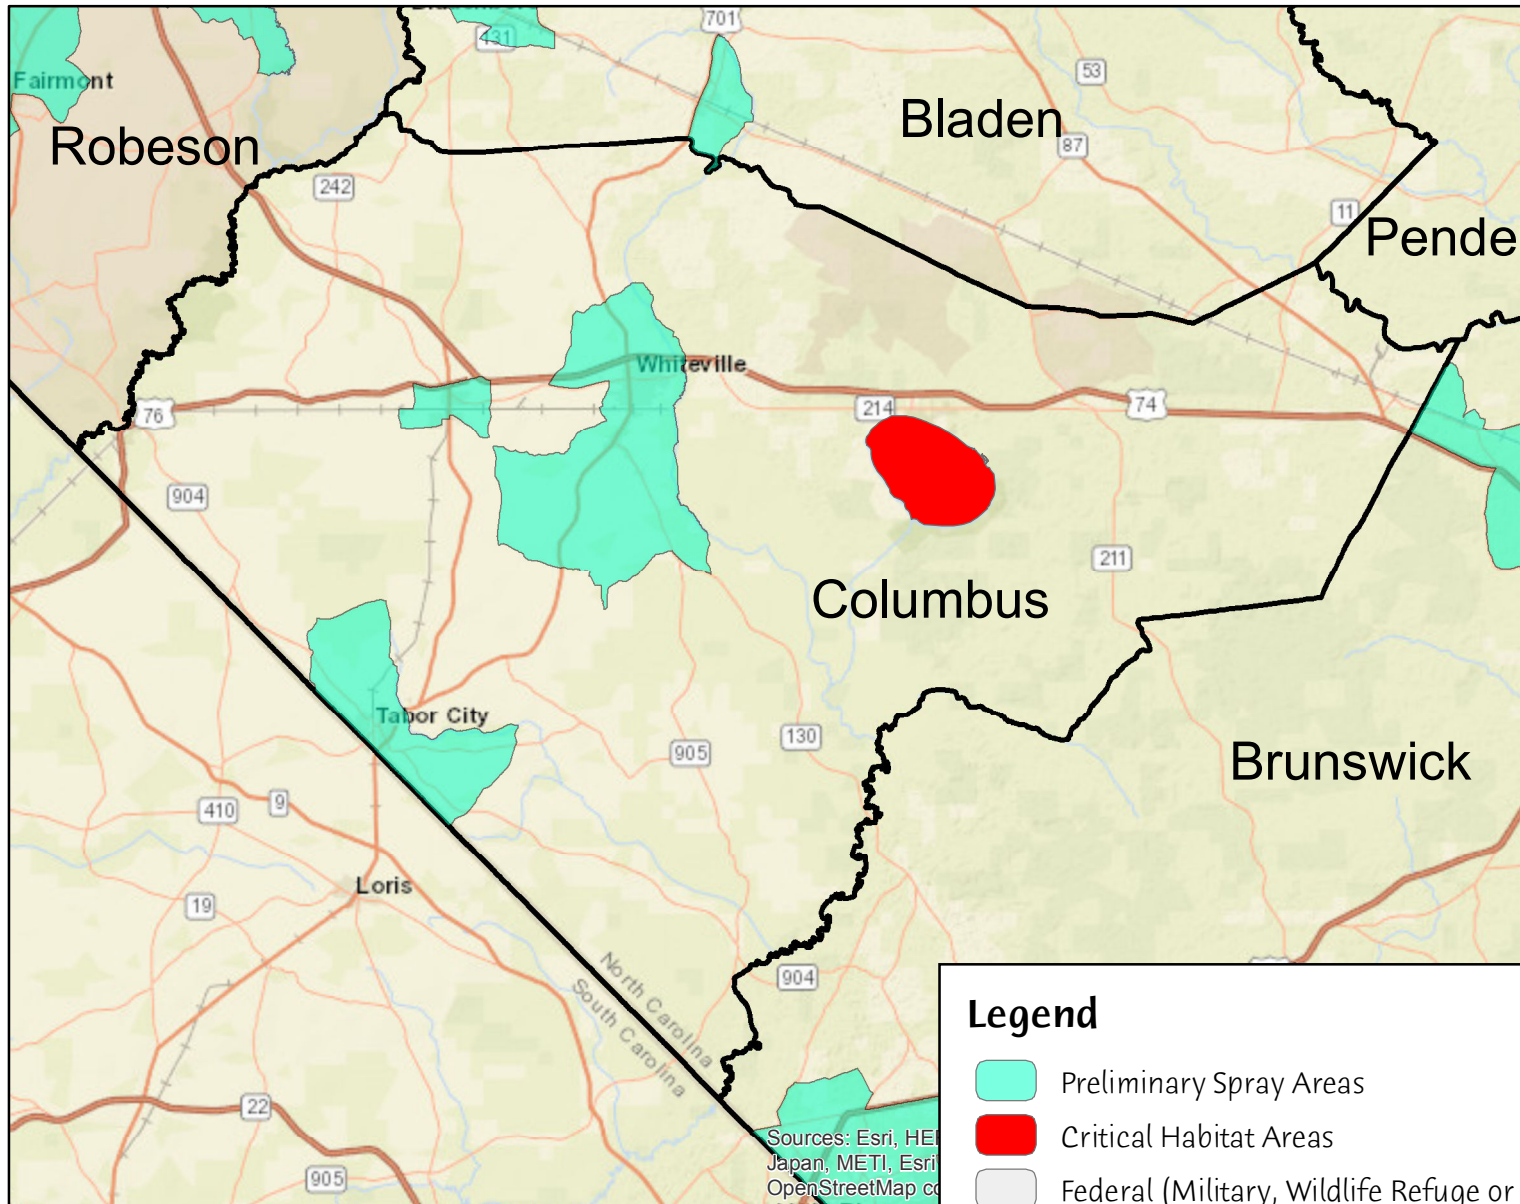

Columbus County Preliminary Aerial Spray Areas

Legend

- Preliminary Spray Areas
- Critical Habitat Areas
- Federal (Military, Wildlife Refuge or Hatchery)
- County Boundary

Preliminary Aerial Spray Area 52,997.29 Acres

Sources: Esri, HERE
Japan, METI, Esri
OpenStreetMap cc