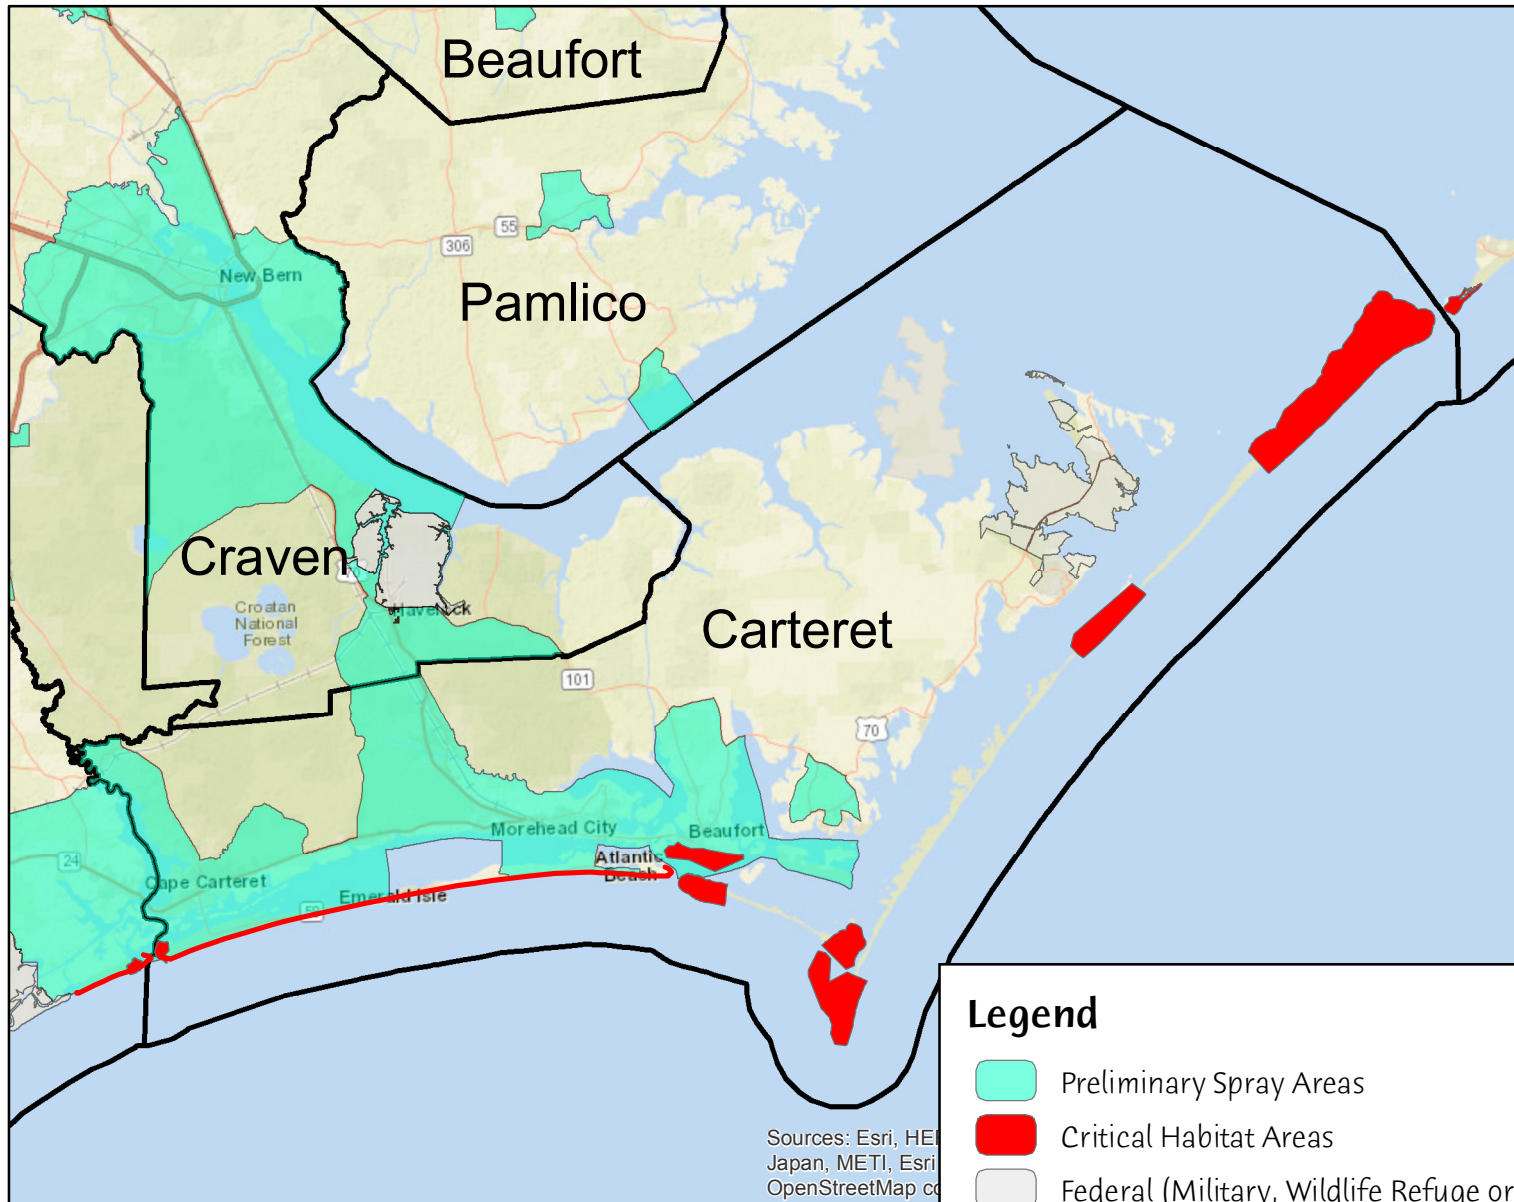

Carteret County Preliminary Aerial Spray Areas

Legend

- Preliminary Spray Areas
- Critical Habitat Areas
- Federal (Military, Wildlife Refuge or Hatchery)
- County Boundary

Preliminary Aerial Spray Area 138,346.74 Acres