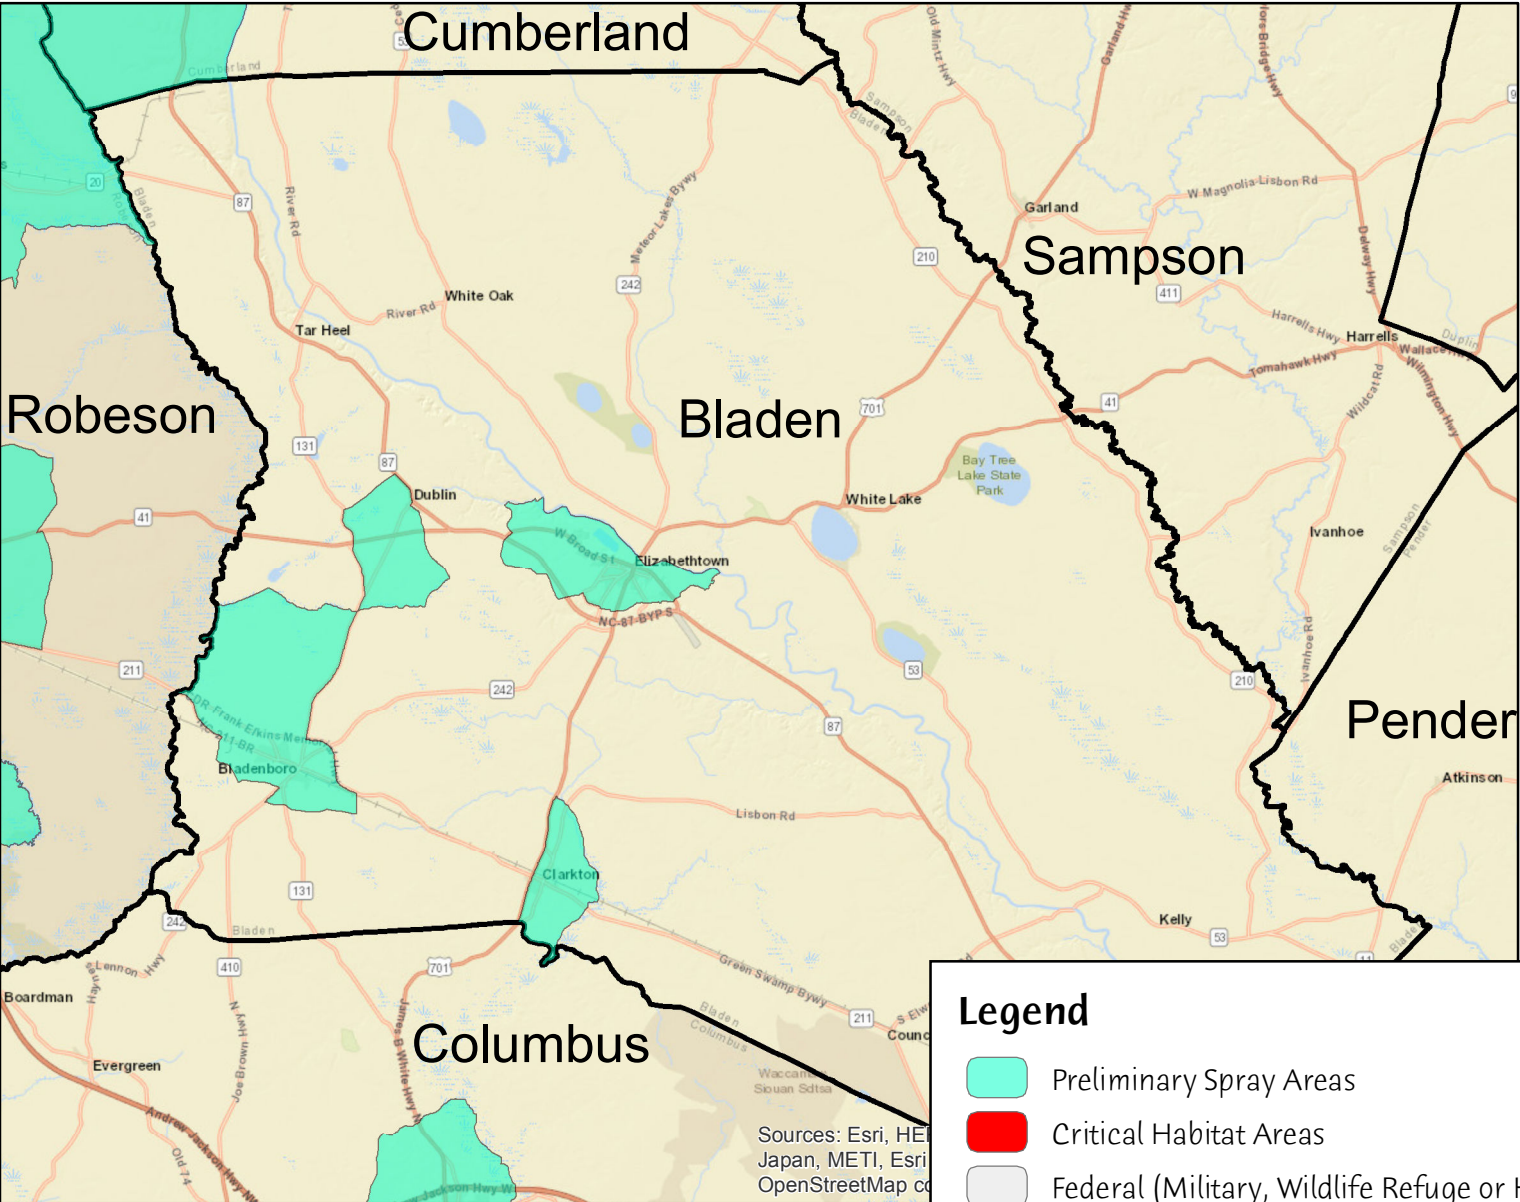

Bladen County Preliminary Aerial Spray Areas

Legend

- Preliminary Spray Areas
- Critical Habitat Areas
- Federal (Military, Wildlife Refuge or Hatchery)
- County Boundary

Sources: Esri, HERE
Japan, METI, Esri
OpenStreetMap co

Preliminary Aerial Spray Area 31,698.58 Acres

NC DEPARTMENT OF
**HEALTH AND
HUMAN SERVICES**